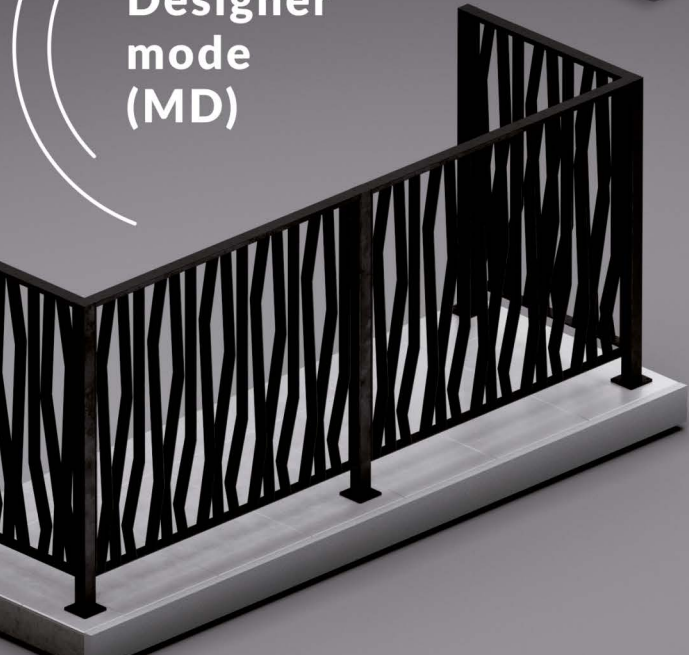

Our balustrade
is offered in
two models:

Standard
mode
(MS)

Designer
mode
(MD)

It can be installed
by professionals,
or amateurs
(DIY)

 **AMISTON**

Reymonta 29
45-072 Opole
Poland

office@amiston.pl
+48 535 036 054

www.amiston.pl

 **AMISTON**

easyMOD

MODULAR
BALUSTRADES

b e M O D U L A R

easyMOD
balustrade
are made in modules
from 48cm to 156cm,
having a 12cm
difference between
each module

MS24- 24cm

MS36- 36cm

MS48- 48cm

MS60- 60cm

MS72- 72cm

MS84- 84cm

MS96- 96cm

MS108- 108cm

MS120- 120cm

MS132- 132cm

MS144- 144cm

MS156- 156cm

This measures are used
in all modules, for example
from MD24 to MD156

For safe feating,
we offer **two kinds
of support pillars**

Type M (middle)

Type C (corner)

easyMOD
balustrade,
are designed
**to make
your life**